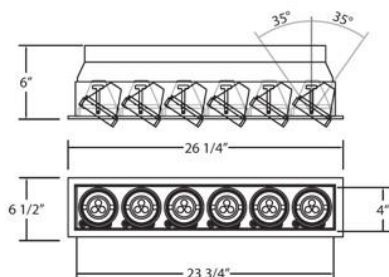

Project Information

Job Name: _____ Date: _____ Type: _____
Comments: _____