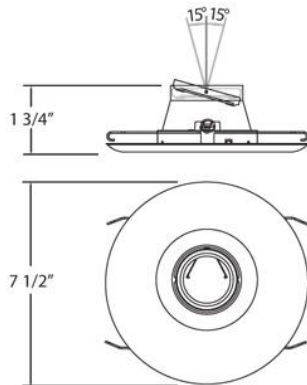

6-INCH GU10 CONVERSION KIT

Product Specifications

| | |
|-----------------------|--|
| Collection: | Illuminations |
| Item No.: | TH-G23-49 |
| Height: | 1.75" |
| Diameter: | 7.5" |
| Est. Shipping Weight: | 0.82 lbs |
| No. of Bulbs: | 1 |
| Bulb Wattage: | 50 watts |
| Bulb Type: | GU10  |
| Bulb Base: | GU10 |
| Bulb Voltage: | 120 volts |

Converts existing 6" housing with medium base to small aperture GU10. Vertically adjustable 0° to 15°; rotates 358°. Complete with medium base to GU10 socket adapter. Compatible with Eurofase 6" PAR housings. Works with most other brands, verification required.