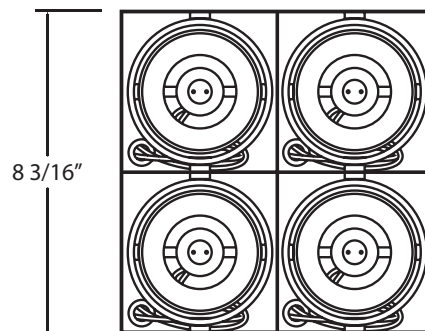

Available Options:

-01 Black

-02 White

TE214B

Available Models:

TE214B - without transformer

OR

TE214BTR - with transformer

Available Housing (Sold Separately):

24066-013 - New Construction Plate

24086-011 - Insulated Ceiling Box

Fixture	Model #	Application	Transformer	Vertical Adjustment	Cut Hole	Length	Width	Height	Lamping / Wattage
	TE214B	Remodel (Non IC)	NOT INCLUDED	0°-35°	8 1/4" x 8 1/4"	8 3/16"	8 3/16"	5 3/16"	4 X 50W MR16/C 12V (LAMPS NOT INCLUDED)
	TE214BTR	Remodel (Non IC)	INCLUDED	0°-35°	8 1/4" x 8 1/4"	8 3/16"	8 3/16"	5 3/16"	
Housing	Model #	Application			Cut Hole	Length	Width	Height	
	24066-013	NEW CONSTRUCTION PLATE			8 1/4" x 8 1/4"	12 3/4"	12 3/4"	1 3/8"	
	24086-011	INSULATED CEILING BOX			8 1/4" x 8 1/4"	20"	18"	11 1/2"	