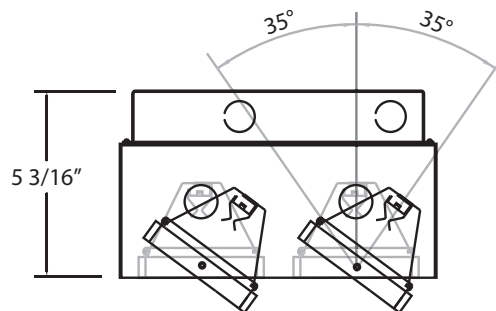

Available Housing (Sold Separately):

24066-013 - New Construction Plate

24086-011 - Insulated Ceiling Box

Fixture	Model #	Application	Transformer	Vertical Adjustment	Cut Hole	Length	Width	Height	Lamping / Wattage
	TE214B	Remodel (Non IC)	NOT INCLUDED	0°-35°	8 1/4" x 8 1/4"	8 3/16"	8 3/16"	5 3/16"	4 X 50W MR16/C 12V (LAMPS NOT INCLUDED)
	TE214BTR	Remodel (Non IC)	INCLUDED	0°-35°	8 1/4" x 8 1/4"	8 3/16"	8 3/16"	5 3/16"	
Housing	Model #	Application			Cut Hole	Length	Width	Height	
	24066-013	NEW CONSTRUCTION PLATE			8 1/4" x 8 1/4"	12 3/4"	12 3/4"	1 3/8"	
	24086-011	INSULATED CEILING BOX			8 1/4" x 8 1/4"	20"	18"	11 1/2"	