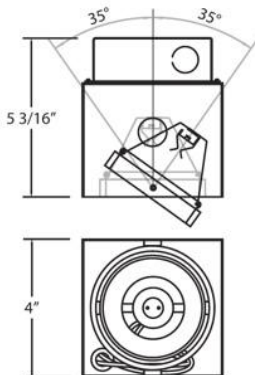

1LT, TRIMLESS MULTIPLE RECESSED, MR16

Product Specifications

Collection:	Illuminations
Item No.:	TE211-02
Height:	5.18"
Width:	4"
Length:	4"
Est. Shipping Weight:	2.53 lbs
No. of Bulbs:	1
Bulb Wattage:	50 watts
Bulb Type:	MR16/C
Bulb Base:	GU5.3
Bulb Voltage:	12 volts

Options Available

ITEM CODE	FINISH	SHADE
TE211-02	white	n/a
TE211-01	black	n/a

Colour / Shades Available

FINISH	SHADE
white	 n/a
black	 n/a

Recessed multi-light fixture series. Designed for remodel applications but also suitable for new construction applications. Adjustable 35° on both axis for aiming in any direction. Invisible trim with plaster frame. Transformer required, sold separately.