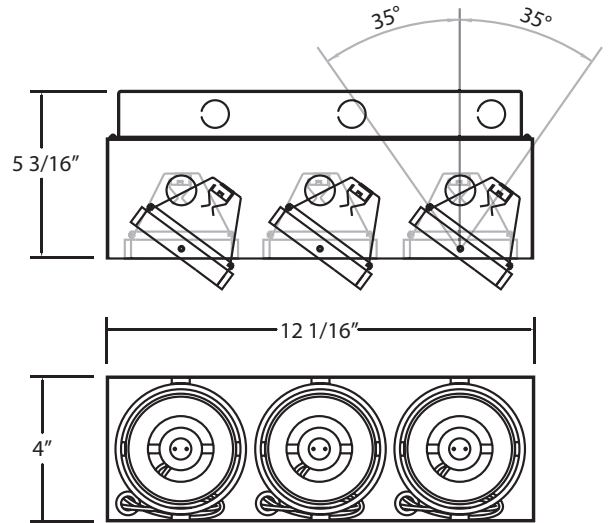

## TE213

Available Models:

TE213 - without transformer

OR

TE213TR - with transformer

Available Housing (Sold Separately):

24065-016 - New Construction Plate

24085-014 - Insulated Ceiling Box

Fixture	Model #	Application	Transformer	Vertical Adjustment	Cut Hole	Length	Width	Height	Lamping / Wattage
	TE213	Remodel (Non IC)	NOT INCLUDED	0°-35°	12 5/8" x 4 3/16"	12 1/16"	4"	5 3/16"	3 X 50W MR16/C 12V (LAMPS NOT INCLUDED)
	TE213TR	Remodel (Non IC)	INCLUDED	0°-35°	12 5/8" x 4 3/16"	12 1/16"	4"	5 3/16"	

Housing	Model #	Application	Cut Hole	Length	Width	Height
	24065-016	NEW CONSTRUCTION PLATE	12 5/8" x 4 3/16"	18"	9 1/4"	1 3/8"
	24085-014	INSULATED CEILING BOX	12 5/8" x 4 3/16"	19 3/4"	8 3/4"	9 1/2"