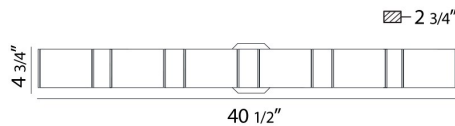

TECHNICAL DETAILS

Approval	:	

PROJECT INFORMATION

Job Name: Date: Type:

Comments: