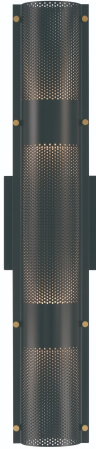

WESTCLIFFE,

PRODUCT DETAILS

No.	:	46802-019
Product Color	:	BLACK
Product Material	:	METAL
Shade / Accent Colour	:	BLACK
Shade / Accent Material	:	METAL
Width	:	5"
Height	:	23"
Ext	:	4.5"
Weight	:	5.9LBS
Shade Height	:	23"
Shade Diameter	:	3"

LIGHT SOURCE DETAILS

Number of Bulbs	:	1
Light Source	:	LED
Light Source Type	:	LED
Bulb Voltage	:	120V
Wattage	:	4.1W
Total Wattage	:	16.5W
Delivered Lumens	:	110LM
Kelvin	:	3000K
CRI	:	90
Bulb Included	:	YES
Dimmable	:	YES

OPTIONS AVAILABLE

ITEM NO.	FINISH	SHADE
46802-019	BLACK	BLACK

TECHNICAL DETAILS

Light Direction	:	UP AND DOWN
Hanging Support Type	:	J-BOX
Canopy / Backplate Length	:	5"
Canopy / Backplate Height	:	1.25"
Canopy / Backplate Width	:	5"
IP Rating	:	IP44
Location	:	WET
Beam Angle	:	270