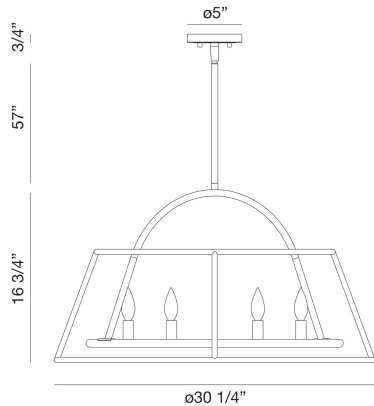

### PRODUCT DETAILS

No.	:	39424-013
Product Color	:	SATIN NICKEL
Shade / Accent Colour	:	SATIN NICKEL
Diameter	:	30.25"
Height	:	16.75"
Weight	:	30lbs

### LIGHT SOURCE DETAILS

Number of Bulbs	:	6
Light Source	:	Incandescent
Light Source Type	:	B10
Input Voltage	:	120V
Bulb Voltage	:	120V
Socket Type	:	E12
Wattage	:	60W
Total Wattage	:	360W
Bulb Included	:	No
Dimmable	:	Yes

### TECHNICAL DETAILS

Hanging Support Type	:	ROD
Hanging Support Length	:	57"
Canopy / Backplate Height	:	0.75"
Canopy / Backplate Dia.	:	5"