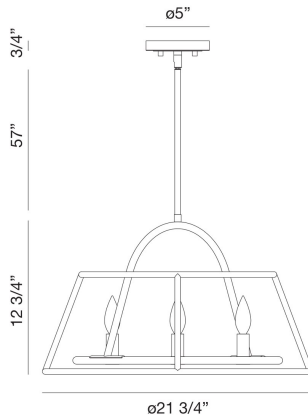

CAMPANA, 4 LT CHANDELIER

PRODUCT DETAILS

No.	:	39422-019
Product Color	:	SATIN NICKEL
Shade / Accent Colour	:	SATIN NICKEL
Diameter	:	21.75"
Height	:	12.75"
Weight	:	22lbs

LIGHT SOURCE DETAILS

Number of Bulbs	:	4
Light Source	:	Incandescent
Light Source Type	:	B10
Input Voltage	:	120V
Bulb Voltage	:	120V
Socket Type	:	E12
Wattage	:	60W
Total Wattage	:	240W
Bulb Included	:	No
Dimmable	:	Yes

OPTIONS AVAILABLE

ITEM NO.	FINISH	SHADE
39422-019	SATIN NICKEL	SATIN NICKEL

TECHNICAL DETAILS

Hanging Support Type	:	ROD
Hanging Support Length	:	57"
Canopy / Backplate Height	:	0.75"
Canopy / Backplate Dia.	:	5"