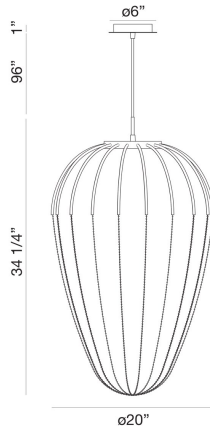

FRUSTA, 5 LT LED PENDANT

PRODUCT DETAILS

| | | |
|-----------------------|---|-----------|
| No. | : | 39327-017 |
| Product Color | : | GOLD |
| Shade / Accent Colour | : | GOLD |
| Diameter | : | 20" |
| Height | : | 34.5" |
| Weight | : | 11lbs |

LIGHT SOURCE DETAILS

| | | |
|-------------------|---|----------------|
| Light Source Type | : | INTEGRATED LED |
| Input Voltage | : | 120V |
| Bulb Voltage | : | 120V |
| Socket Type | : | LED |
| Total Wattage | : | 22.5W |
| Total Lumen | : | 1000lm |
| Kelvin | : | 3000K |
| CRI | : | 90 |
| Dimmable | : | Yes |

OPTIONS AVAILABLE

| ITEM NO. | FINISH | SHADE |
|-----------|--------|-------|
| 39327-017 | GOLD | GOLD |
| 39327-024 | BLACK | BLACK |

TECHNICAL DETAILS

| | | |
|---------------------------|---|------|
| Hanging Support Type | : | WIRE |
| Hanging Support Length | : | 72" |
| Canopy / Backplate Height | : | 1" |
| Canopy / Backplate Dia. | : | 6" |