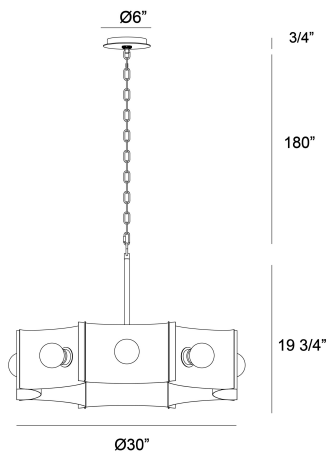

METALLO, 8 LIGHT CHANDELIER

PRODUCT DETAILS

No.	:	38428-012
Product Color	:	VINTAGE NICKEL
Product Material	:	METAL
Shade / Accent Colour	:	VINTAGE NICKEL/BLACK
Shade / Accent Material	:	~
Diameter	:	30"
Height	:	19.25"
Overall Height	:	180"

LIGHT SOURCE DETAILS

Number of Bulbs	:	8
Light Source	:	Incandescent
Light Source Type	:	G25
Input Voltage	:	120V
Bulb Voltage	:	120V
Socket Type	:	E26
Wattage	:	60W
Total Wattage	:	480W
Bulb Included	:	No
Dimmable	:	No

Options Available

ITEM NO.	FINISH	SHADE
38428-012	VINTAGE NICKEL	VINTAGE NICKEL/BLACK
38428-029	BRONZE	NATURE BRASS/BRONZE

TECHNICAL DETAILS

Hanging Support Type	:	CHAIN
Hanging Support Length	:	180"
Canopy / Backplate Height	:	0.75"
Canopy / Backplate Dia.	:	5"
Location	:	DRY
Approval	:	