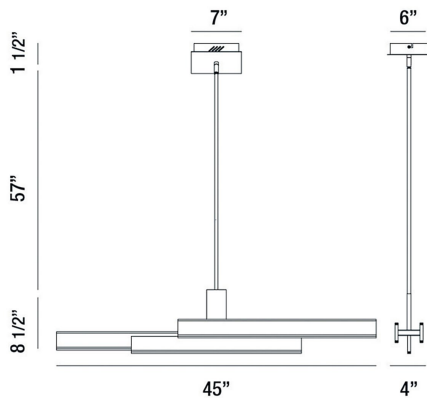

## CAMENO, 45" LINEAR CHANDELIER

### PRODUCT DETAILS

No.	:	37064-020
Product Color	:	SATIN GOLD
Product Material	:	METAL
Shade / Accent Material	:	ACRYLIC
Length	:	45"
Width	:	4"
Height	:	8.5"
Overall Height	:	67"
Weight	:	9.9lbs

### TECHNICAL DETAILS

Hanging Support Type	:	ROD
Hanging Support Length	:	57"
Rods Included	:	3"+6"+12"+18"+18"
Canopy / Backplate Length	:	7"
Canopy / Backplate Height	:	1.5"
Canopy / Backplate Width	:	6"
Location	:	DRY
Approval	:	
Title 24	:	Yes