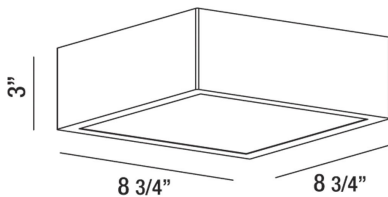

TECHNICAL DETAILS

Adjustable Lamp Head	:	No
Location	:	DRY
Approval	:	

PROJECT INFORMATION

Job Name: Date: Type:

Comments: