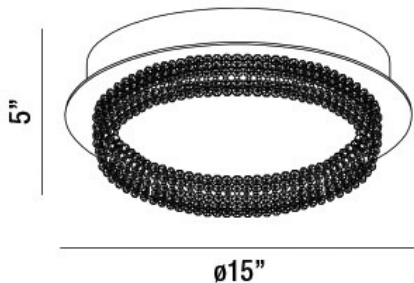

PROJECT INFORMATION

Job Name: Date: Type:

Comments: