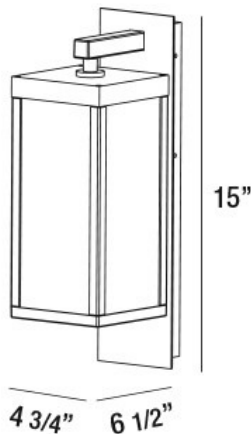

34125, LED OUTDOOR WALL MOUNT,

PRODUCT DETAILS

No.	:	34125-014
Product Color	:	GRAPHITE GREY
Shade / Accent Colour	:	CLEAR
Width	:	4.75"
Height	:	15"
Ext	:	6.5"
Weight	:	6lbs

LIGHT SOURCE DETAILS

Light Source Type	:	INTEGRATED LED
Input Voltage	:	DULV
Bulb Voltage	:	100~277V
Socket Type	:	LED
Total Wattage	:	13W
Total Lumen	:	750lm
Kelvin	:	3000K
CRI	:	80

Options Available

ITEM NO.	FINISH	SHADE
34125-014	GRAPHITE GREY	CLEAR

TECHNICAL DETAILS

Canopy / Backplate Height	:	15"
Canopy / Backplate Width	:	1.25"
Canopy / Backplate Dia.	:	4"
IP Rating	:	54
Location	:	WET
Approval	:	
Title 24	:	Yes