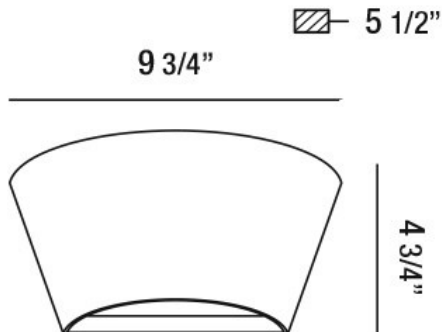

TECHNICAL DETAILS

IP Rating	:	54
Location	:	WET
Approval	:	
Title 24	:	Yes

PROJECT INFORMATION

Job Name: Date: Type:

Comments: