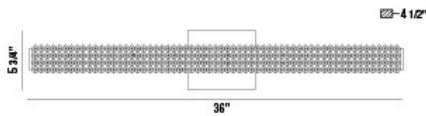

SASSI, WALL MOUNT

PRODUCT DETAILS

No.	:	34158-012
Product Color	:	CHROME
Product Material	:	METAL
Shade / Accent Colour	:	CLEAR
Shade / Accent Material	:	CRYSTAL
Width	:	36"
Height	:	5.75"
Ext	:	4.5"
Weight	:	8lbs

LIGHT SOURCE DETAILS

Light Source Type	:	INTEGRATED LED
Input Voltage	:	120V
Bulb Voltage	:	120V
Total Wattage	:	30W
Total Lumen	:	2700lm
Kelvin	:	3000K
CRI	:	90+
Dimmable	:	Yes

Options Available

ITEM NO.	FINISH	SHADE
34158-012	CHROME	CLEAR

TECHNICAL DETAILS

Canopy / Backplate Length	:	6.5"
Canopy / Backplate Height	:	1.25"
Canopy / Backplate Width	:	6.5"
Mounting	:	Up or Down
Location	:	DAMP
Approval	:	

PROJECT INFORMATION

 Job Name: Date: Type: