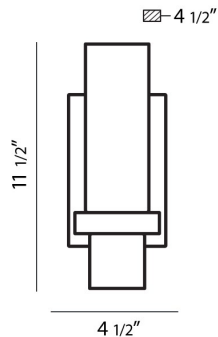

PILLAR, WALL MOUNT

Options Available

ITEM NO.	FINISH	SHADE
23277-014	OIL RUBBED BRONZE	OPAL WHITE
23277-021	BRUSHED NICKEL	OPAL WHITE
23277-038	CHROME	OPAL WHITE

PRODUCT DETAILS

No.	:	23277-014
Product Color	:	OIL RUBBED BRONZE
Product Material	:	METAL
Shade / Accent Colour	:	OPAL WHITE
Shade / Accent Material	:	GLASS
Width	:	4.5"
Height	:	11.5"
Ext	:	4.5"
Weight	:	2.6lbs

TECHNICAL DETAILS

Canopy / Backplate Length	:	7.063"
Canopy / Backplate Height	:	0.625"
Canopy / Backplate Width	:	4.5"
Adjustable Lamp Head	:	No
Mounting	:	Up
Approval	:	

PROJECT INFORMATION

 Job Name: Date: Type: