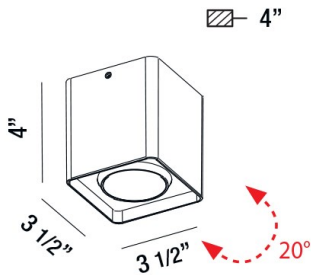

31578, LED OUTDOOR SURFACE MOUNT

PRODUCT DETAILS

No.	:	31578-011
Product Color	:	MARINE GREY
Length	:	3.5"
Width	:	3.5"
Height	:	4"
Weight	:	1.5lbs

LIGHT SOURCE DETAILS

Light Source Type	:	INTEGRATED LED
Input Voltage	:	120V
Bulb Voltage	:	120V
Socket Type	:	LED
Total Wattage	:	9W
Total Lumen	:	650lm
Kelvin	:	3000K
CRI	:	80
Dimmable	:	No

Options Available

ITEM NO.	FINISH	SHADE
31578-011	MARINE GREY	
31578-028	GRAPHITE GREY	

TECHNICAL DETAILS

Light Direction	:	Down
Driver	:	Electronic driver 120V 50/60Hz
Adjustable Lamp Head	:	No
IP Rating	:	54
Location	:	WET
Approval	:	
Title 24	:	Yes
Vertical Adjustment	:	20