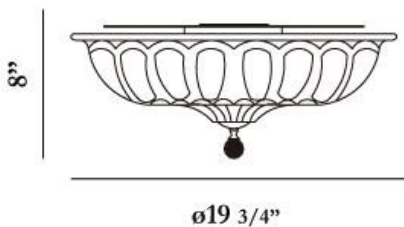

VINTAGE, 20" CEILING MOUNT

PRODUCT DETAILS

No.	:	22944-016
Product Color	:	CHROME
Product Material	:	METAL
Shade / Accent Colour	:	CLEAR
Shade / Accent Material	:	CASTED CRYSTAL GLASS
Diameter	:	19.75"
Height	:	8"
Weight	:	19.1lbs
Shade Diameter	:	19.75"

LIGHT SOURCE DETAILS

Number of Bulbs	:	3
Light Source	:	Incandescent
Light Source Type	:	B10
Input Voltage	:	120V
Bulb Voltage	:	120V
Socket Type	:	E12
Wattage	:	60W
Total Wattage	:	180W
Bulb Included	:	No
Dimmable	:	Yes

Options Available

ITEM NO.	FINISH	SHADE
22944-016	CHROME	CLEAR

TECHNICAL DETAILS

Canopy / Backplate Height	:	1"
Canopy / Backplate Dia.	:	6"
Adjustable Lamp Head	:	No
Location	:	DRY
Approval	:	

PROJECT INFORMATION