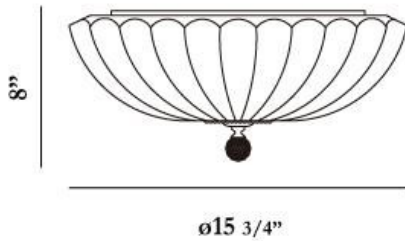

AURORA, 16" CEILING MOUNT

PRODUCT DETAILS

No.	:	23223-011
Product Color	:	CHROME
Product Material	:	METAL
Shade / Accent Colour	:	CLEAR
Shade / Accent Material	:	CASTED CRYSTAL GLASS
Diameter	:	15.75"
Height	:	8"
Weight	:	5.5lbs
Shade Diameter	:	15.75"

TECHNICAL DETAILS

Canopy / Backplate Height	:	1"
Canopy / Backplate Dia.	:	12"
Adjustable Lamp Head	:	No
Location	:	DRY
Approval	:	

Options Available

ITEM NO.	FINISH	SHADE
23223-011	CHROME	CLEAR

PROJECT INFORMATION