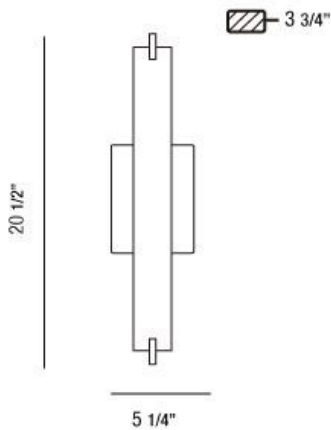

ZUMA, WALL MOUNT

PRODUCT DETAILS

No.	:	23272-019
Product Color	:	CHROME
Product Material	:	METAL
Shade / Accent Colour	:	FROSTED
Shade / Accent Material	:	GLASS
Width	:	20.5"
Height	:	5.25"
Ext	:	3.75"
Weight	:	3.4lbs

LIGHT SOURCE DETAILS

Number of Bulbs	:	3
Light Source	:	Halogen
Light Source Type	:	G9
Input Voltage	:	120V
Bulb Voltage	:	120V
Socket Type	:	G9
Wattage	:	40W
Total Wattage	:	120W
Bulb Included	:	Yes
Dimmable	:	Yes

Options Available

ITEM NO.	FINISH	SHADE
23272-019	CHROME	FROSTED
23272-026	BRUSHED NICKEL	FROSTED

TECHNICAL DETAILS

Canopy / Backplate Length	:	6.125"
Canopy / Backplate Height	:	0.813"
Canopy / Backplate Width	:	4.5"
Adjustable Lamp Head	:	No
Mounting	:	Up or Down
Approval	:	