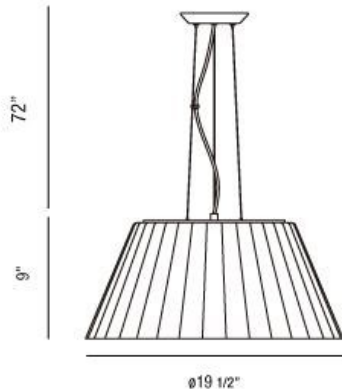

RIBO, 20" ROUND PENDANT

Options Available

ITEM NO.	FINISH	SHADE
23068-018	CHROME	CLEAR
23068-025	CHROME	RED
23068-032	CHROME	BLACK
23068-049	CHROME	WHITE

PRODUCT DETAILS

No.	:	23068-018
Product Color	:	CHROME
Product Material	:	METAL
Shade / Accent Colour	:	CLEAR
Shade / Accent Material	:	RIBBED GLASS
Diameter	:	19.5"
Height	:	9"
Overall Height	:	83"
Weight	:	16.5lbs

TECHNICAL DETAILS

Light Direction	:	Down
Hanging Support Type	:	AIRCRAFT CABLE
Hanging Support Length	:	72"
Canopy / Backplate Height	:	1.5"
Canopy / Backplate Dia.	:	7"
Adjustable Lamp Head	:	No
Approval	:	