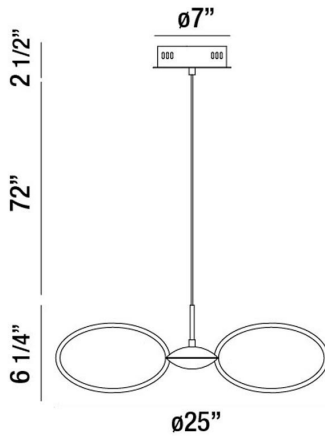

### PRODUCT DETAILS

No.	:	30039-018
Product Color	:	GOLD
Product Material	:	ALUMINUM
Shade / Accent Colour	:	FROSTED/GOLD
Shade / Accent Material	:	ACRYLIC/ALUMINUM
Diameter	:	25"
Height	:	6.25"
Overall Height	:	80.75"
Weight	:	4.8lbs

### TECHNICAL DETAILS

Light Direction	:	Down
Hanging Support Type	:	AIRCRAFT CABLE
Hanging Support Length	:	72"
Canopy / Backplate Height	:	2.5"
Canopy / Backplate Dia.	:	7"
Adjustable Lamp Head	:	No
Location	:	DRY
Approval	:	