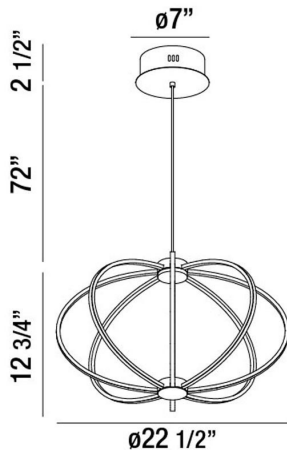

## LEGGERO, 23" ROUND PENDANT

### PRODUCT DETAILS

No.	:	30035-010
Product Color	:	GOLD
Product Material	:	ALUMINUM
Shade / Accent Colour	:	FROSTED/GOLD
Shade / Accent Material	:	ACRYLIC/ALUMINUM
Diameter	:	22.5"
Height	:	12.75"
Overall Height	:	87.25"
Weight	:	3.7lbs

### TECHNICAL DETAILS

Light Direction	:	Down
Hanging Support Type	:	AIRCRAFT CABLE
Hanging Support Length	:	72"
Canopy / Backplate Height	:	2.5"
Canopy / Backplate Dia.	:	7"
Adjustable Lamp Head	:	No
Location	:	DRY
Approval	:	