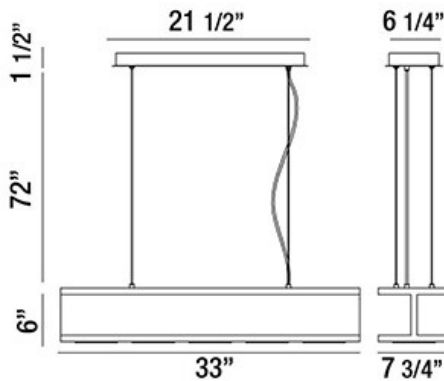

## FASCIO, 33" LINEAR PENDANT

### PRODUCT DETAILS

No.	:	30034-013
Product Color	:	RUSTIC BLACK
Product Material	:	METAL
Length	:	33"
Width	:	7.75"
Height	:	6"
Overall Height	:	79.5"
Weight	:	22lbs

### TECHNICAL DETAILS

Light Direction	:	Down
Hanging Support Type	:	AIRCRAFT CABLE
Hanging Support Length	:	72"
Canopy / Backplate Length	:	21.5"
Canopy / Backplate Height	:	1.5"
Canopy / Backplate Width	:	6.25"
Adjustable Lamp Head	:	No
Location	:	DAMP
Approval	:	