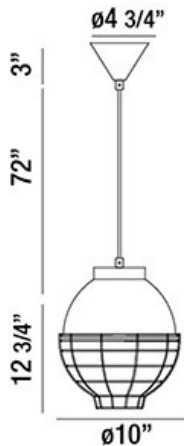

BRAMPTON, 10" ROUND PENDANT

PRODUCT DETAILS

No.	:	30013-018
Product Color	:	CHROME
Product Material	:	METAL
Shade / Accent Colour	:	CHROME
Shade / Accent Material	:	METAL CAGE
Diameter	:	10"
Height	:	12.75"
Overall Height	:	87.75"
Weight	:	3lbs

LIGHT SOURCE DETAILS

Number of Bulbs	:	1
Light Source	:	Incandescent
Light Source Type	:	A19
Input Voltage	:	120V
Bulb Voltage	:	120V
Socket Type	:	E26
Wattage	:	60W
Total Wattage	:	60W
Bulb Included	:	No
Dimmable	:	Yes

Options Available

ITEM NO.	FINISH	SHADE
30013-018	CHROME	CHROME
30013-032	BLACK	BLACK

TECHNICAL DETAILS

Light Direction	:	Down
Hanging Support Type	:	WIRE
Hanging Support Length	:	72"
Canopy / Backplate Height	:	3"
Canopy / Backplate Dia.	:	4.75"
Adjustable Lamp Head	:	No
Location	:	DRY
Approval	:	