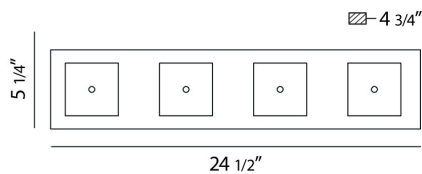

GEOS, 25" VANITY LIGHT

Options Available

ITEM NO.	FINISH	SHADE
20380-014	SATIN NICKEL	OPAL WHITE
20380-021	CHROME	OPAL WHITE

PRODUCT DETAILS

No.	:	20380-014
Product Color	:	SATIN NICKEL
Product Material	:	METAL
Shade / Accent Colour	:	OPAL WHITE
Shade / Accent Material	:	GLASS
Width	:	24.5"
Height	:	5.25"
Ext	:	5"
Weight	:	8.8lbs

TECHNICAL DETAILS

Light Direction	:	Up or Down
Canopy / Backplate Length	:	23.625"
Canopy / Backplate Height	:	0.813"
Canopy / Backplate Width	:	4.5"
Adjustable Lamp Head	:	No
Approval	:	

PROJECT INFORMATION