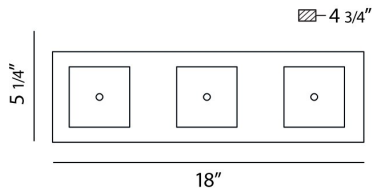

GEOS, 18" VANITY LIGHT

PRODUCT DETAILS

No.	:	20379-025
Product Color	:	CHROME
Product Material	:	METAL
Shade / Accent Colour	:	OPAL WHITE
Shade / Accent Material	:	GLASS
Width	:	18"
Height	:	5.25"
Ext	:	5"
Weight	:	3.9lbs

Options Available

ITEM NO.	FINISH	SHADE
20379-025	CHROME	OPAL WHITE

TECHNICAL DETAILS

Light Direction	:	Up or Down
Canopy / Backplate Length	:	17.313"
Canopy / Backplate Height	:	0.813"
Canopy / Backplate Width	:	4.5"
Adjustable Lamp Head	:	No
Approval	:	