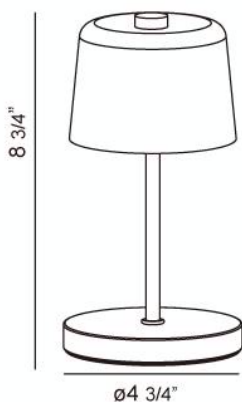

BOLLO , 1-LIGHT PENDANT

Product Specifications

Collection: Illuminations
Model No.: 20432
Height: 9"
Chain / Cord Length: 72"
Diameter: 13.5"
Est. Shipping Weight: 8.932 lbs
No. of Bulbs: 1 Inc.
Bulb Wattage: 32 watts
Bulb Type: T5 ☐
Bulb Base: G10
Bulb Voltage: 120 volts

Options Available

ITEM CODE	FINISH	SHADE
20432-010	white	white
20432-027	matte black	matte black
20432-034	aluminum	aluminum

Colour / Shades Available

FINISH	SHADE
white	☐ white
matte black	☐ matte black
aluminum	☐ aluminum

Project Information

Job Name: _____ Date: _____ Type: _____
Comments: _____