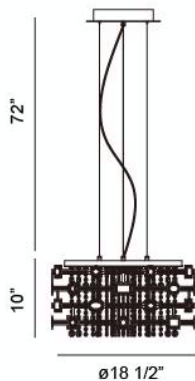

MICA , 4-LIGHT PENDANT

Product Specifications

Collection:	Illuminations
Model No.:	20391
Height:	10"
Chain / Cord Length:	72"
Diameter:	18.5"
Est. Shipping Weight:	24.244 lbs
No. of Bulbs:	4 Inc.
Bulb Wattage:	60 watts
Bulb Type:	G9
Bulb Base:	G9
Bulb Voltage:	120 volts

Options Available

ITEM CODE	FINISH	SHADE
20391-010	chrome	clear crystal

Colour / Shades Available

FINISH	SHADE
chrome	☐ clear crystal

Project Information

Job Name: _____ Date: _____ Type: _____
Comments: _____