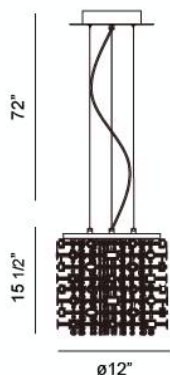

MICA , 3-LIGHT PENDANT

Product Specifications

Collection:	Illuminations
Model No.:	20390
Height:	15"
Chain / Cord Length:	72"
Diameter:	12"
Est. Shipping Weight:	19.228 lbs
No. of Bulbs:	3 Inc.
Bulb Wattage:	60 watts
Bulb Type:	G9
Bulb Base:	G9
Bulb Voltage:	120 volts

Options Available

ITEM CODE	FINISH	SHADE
20390-013	chrome	clear crystal

Colour / Shades Available

FINISH	SHADE
chrome	☐ clear crystal

Project Information

Job Name: _____ Date: _____ Type: _____
Comments: _____