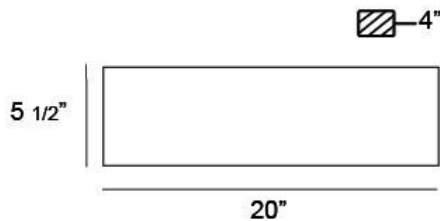

TECHNICAL DETAILS

Adjustable Lamp Head	:	No
Mounting	:	Up or Down
Approval	:	

PROJECT INFORMATION

Job Name: Date: Type:

Comments: