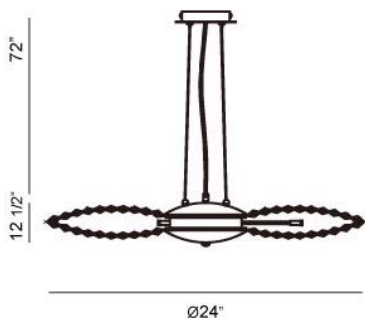

Project Information

Job Name: _____ Date: _____ Type: _____

Comments: _____