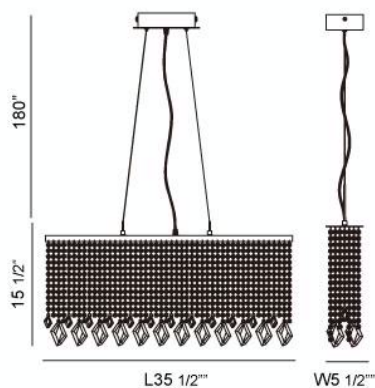

MILLE , 6-LIGHT PENDANT

Product Specifications

Collection:	Illuminations
Model No.:	20357
Height:	15.5"
Chain / Cord Length:	180"
Width:	5.5"
Length:	35.5"
Est. Shipping Weight:	14.96 lbs
No. of Bulbs:	6 Inc.
Bulb Wattage:	20 watts
Bulb Type:	G4
Bulb Base:	G4
Bulb Voltage:	120 volts

Options Available

ITEM CODE	FINISH	SHADE
20357-016	chrome	crystal

Colour / Shades Available

FINISH	SHADE
chrome	☐ crystal

Project Information

Job Name: _____ Date: _____ Type: _____
Comments: _____