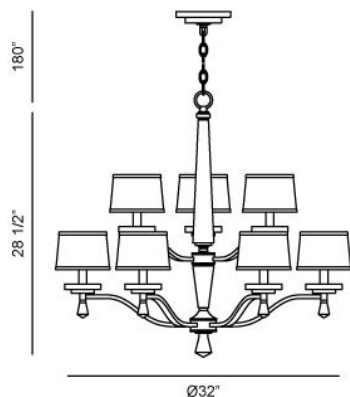

✉ 33 West Beaver Creek Road Richmond Hill
 Ontario Canada L4B 1L8
 ☎ 800.660.5391
 📠 800.660.5390
 📧 info@eurofase.com
 🌐 www.eurofase.com

ELORA , 9-LIGHT CHANDELIER

Product Specifications

Model No.: 20293
 Height: 28.5"
 Chain / Cord Length: 180"
 Width: 32"
 Diameter: 32"
 Est. Shipping Weight: 0.022 lbs
 No. of Bulbs: 9
 Bulb Wattage: 60 watts
 Bulb Type: B10 
 Bulb Base: E12
 Bulb Voltage: 120 volts

Options Available

ITEM CODE	FINISH	SHADE
20293-017	chrome	off white silk

Colour / Shades Available

FINISH	SHADE
chrome	off white silk

Project Information

Job Name: _____ Date: _____ Type: _____
 Comments: _____