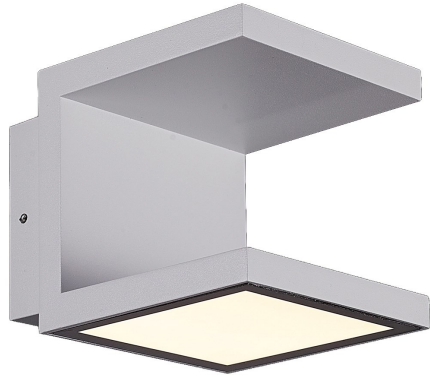

RAIL, LED OUTDOOR WALL MOUNT

Options Available

ITEM NO.	FINISH	SHADE
28284-017	MARINE GREY	FROST PC

 6"

PRODUCT DETAILS

No.	:	28284-017
Product Color	:	MARINE GREY
Shade / Accent Colour	:	FROST PC
Width	:	4.75"
Height	:	4.75"
Ext	:	6"
Weight	:	2.8lbs

LIGHT SOURCE DETAILS

Light Source Type	:	INTEGRATED LED
Input Voltage	:	120V
Bulb Voltage	:	120V
Socket Type	:	LED
Total Wattage	:	12W
Total Lumen	:	490lm
Kelvin	:	3000K
CRI	:	80
Dimmable	:	No

TECHNICAL DETAILS

Light Direction	:	Down
Canopy / Backplate Length	:	3.38"
Canopy / Backplate Width	:	3.38"
Driver	:	Electronic driver 120V 50/60Hz
Adjustable Lamp Head	:	No
IP Rating	:	54
Location	:	WET
Approval	:	
Title 24	:	Yes