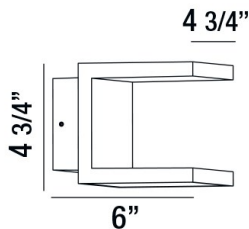

RAIL, LED OUTDOOR WALL MOUNT

Options Available

ITEM NO.	FINISH	SHADE
28284-017	MARINE GREY	FROST PC

 6"

PRODUCT DETAILS

No.	:	28284-017
Product Color	:	MARINE GREY
Shade / Accent Colour	:	FROST PC
Width	:	4.75"
Height	:	4.75"
Ext	:	6"
Weight	:	2.8lbs

Light Direction	:	Down
Canopy / Backplate Length	:	3.38"
Canopy / Backplate Width	:	3.38"
Driver	:	Electronic driver 120V 50/60Hz
Adjustable Lamp Head	:	No
IP Rating	:	54
Location	:	WET
Approval	:	
Title 24	:	Yes