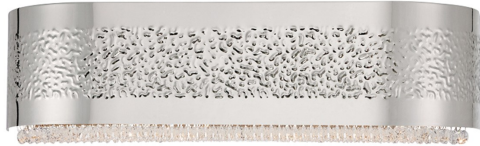

CARA, 20" VANITY LIGHT

Options Available

ITEM NO.	FINISH	SHADE
28111-016	NICKEL	CLEAR
28111-023	GOLD	CLEAR

PRODUCT DETAILS

No.	:	28111-016
Product Color	:	NICKEL
Product Material	:	METAL
Shade / Accent Colour	:	CLEAR
Shade / Accent Material	:	CRYSTAL
Width	:	20"
Height	:	5.5"
Ext	:	4.5"
Weight	:	7.7lbs

TECHNICAL DETAILS

Light Direction	:	Down
Canopy / Backplate Length	:	16.5"
Canopy / Backplate Height	:	1"
Canopy / Backplate Width	:	4.25"
Adjustable Lamp Head	:	No
Location	:	DAMP
Approval	:	

PROJECT INFORMATION