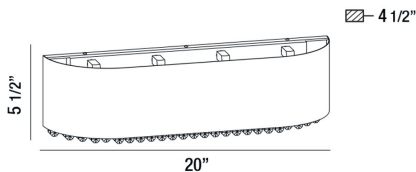

CARA, 20" VANITY LIGHT

Options Available

ITEM NO.	FINISH	SHADE
28111-016	NICKEL	CLEAR
28111-023	GOLD	CLEAR

PRODUCT DETAILS

No.	:	28111-016
Product Color	:	NICKEL
Product Material	:	METAL
Shade / Accent Colour	:	CLEAR
Shade / Accent Material	:	CRYSTAL
Width	:	20"
Height	:	5.5"
Ext	:	4.5"
Weight	:	7.7lbs

TECHNICAL DETAILS

Light Direction	:	Down
Canopy / Backplate Length	:	16.5"
Canopy / Backplate Height	:	1"
Canopy / Backplate Width	:	4.25"
Adjustable Lamp Head	:	No
Location	:	DAMP
Approval	:	

PROJECT INFORMATION