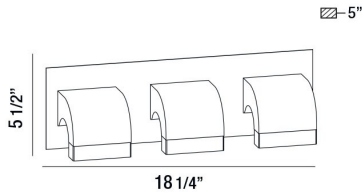

NEWPORT, 18" VANITY LIGHT

PRODUCT DETAILS

No.	:	28097-013
Product Color	:	CHROME
Product Material	:	METAL
Shade / Accent Colour	:	FROSTED
Shade / Accent Material	:	GLASS
Width	:	18.25"
Height	:	5.5"
Ext	:	5"
Weight	:	6.3lbs

LIGHT SOURCE DETAILS

Light Source Type	:	INTEGRATED LED
Input Voltage	:	120V
Bulb Voltage	:	120V
Total Wattage	:	18W
Total Lumen	:	1080lm
Kelvin	:	4000K
CRI	:	85+
Dimmable	:	Yes

Options Available

ITEM NO.	FINISH	SHADE
28097-013	CHROME	FROSTED

TECHNICAL DETAILS

Light Direction	:	Down
Adjustable Lamp Head	:	No
Mounting	:	Down
Location	:	DAMP
Approval	:	

PROJECT INFORMATION

 Job Name: Date: Type:

 Comments: