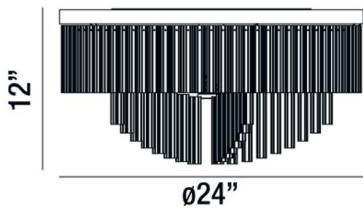

PROJECT INFORMATION

Job Name: Date: Type:

Comments: