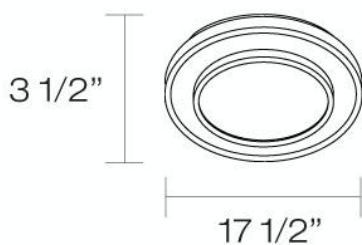

✉ 33 West Beaver Creek Road Richmond Hill
Ontario Canada L4B 1L8
☎ 800.660.5391
📠 800.660.5390
✉ info@eurofase.com
🌐 www.eurofase.com

NOIRE , 1-LIGHT FLUSHMOUNT LARGE

Product Specifications

Collection: Illuminations
Model No.: 19588
Height: 3.5"
Diameter: 17.5"
Est. Shipping Weight: 4.2724 lbs
No. of Bulbs: 1 Inc.
Bulb Wattage: 40 watts
Bulb Type: T5 =
Bulb Base: 2GX13
Bulb Voltage: 120 volts

Options Available

ITEM CODE	FINISH	SHADE
19588-018	silver	white

Colour / Shades Available

FINISH	SHADE
silver	<input checked="" type="radio"/> white

Matte chrome softly rims a unique double layered flushmount. The overlaid rings provide complex and fulfilling illumination. Lucid ivory white glass is a soothing selection that disseminates the light abundantly.