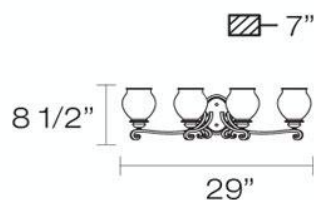

✉ 33 West Beaver Creek Road Richmond Hill
 Ontario Canada L4B 1L8
 ☎ 800.660.5391
 📠 800.660.5390
 📧 info@eurofase.com
 🌐 www.eurofase.com

BEATRICE , 4-LIGHT BATHBAR

Product Specifications

Model No.: 19404
 Height: 8.5"
 Extension: 7"
 Length: 29"
 Est. Shipping Weight: 7.051 lbs
 No. of Bulbs: 4
 Bulb Wattage: 60 watts
 Bulb Type: A19 
 Bulb Base: E26
 Bulb Voltage: 120 volts

Options Available

ITEM CODE	FINISH	SHADE
19404-028	aged bronze	opal
19404-011	antique brass	opal

Colour / Shades Available

FINISH	SHADE
aged bronze 	opal
antique brass 	opal

Striking spherical shades boldly state their presence in the Beatrice family. The snowy white glass is paired distinctively with lithe ebony arms. The detailed curls emphasize the vivid shape of the shades while providing a eye-catching artistic accent.