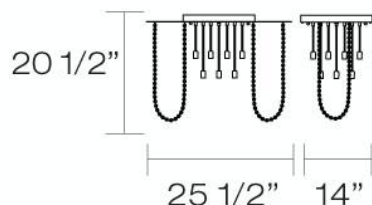

Project Information

Job Name: _____ Date: _____ Type: _____
Comments: _____