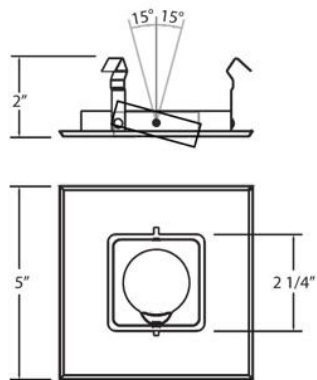

Project Information

Job Name: _____ Date: _____ Type: _____
Comments: _____