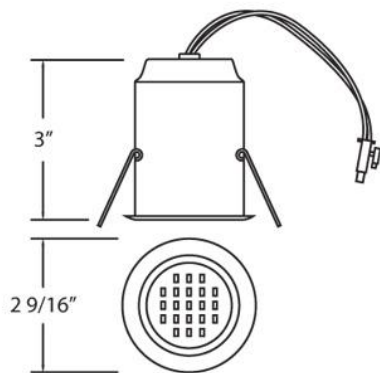

MINILITE KIT 3LT, FIXED, LED

Product Specifications

Collection:	Illuminations
Item No.:	19541-020
Height:	3"
Diameter:	2.56"
Est. Shipping Weight:	1.32 lbs
No. of Bulbs:	3 Inc.
Bulb Wattage:	1 watts
Bulb Type:	LED ³ LED
Bulb Base:	LED
Bulb Voltage:	12 volts

Options Available

ITEM CODE	FINISH	SHADE
19541-013	white	n/a
19541-020	satin nickel	n/a

Colour / Shades Available

FINISH	SHADE
white	n/a
satin nickel	n/a

Metal mini-pot for recessed mounting.

Project Information