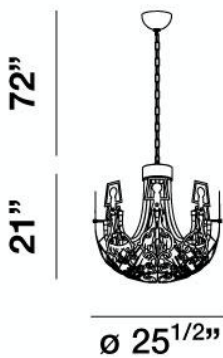

✉ 33 West Beaver Creek Road Richmond Hill
Ontario Canada L4B 1L8
☎ 800.660.5391
📠 800.660.5390
✉ info@eurofase.com
🌐 www.eurofase.com

LAYLA , 8-LIGHT CONVERTIBLE PENDANT

Product Specifications

Collection: Illuminations
Model No.: 19447
Height: 21"
Chain / Cord Length: 72"
Diameter: 25.5"
Est. Shipping Weight: 27.148 lbs
No. of Bulbs: 8
Bulb Wattage: 40 watts
Bulb Type: B10 
Bulb Base: E12
Bulb Voltage: 120 volts

Options Available

ITEM CODE	FINISH	SHADE
19447-018	chrome	clear crystal

Colour / Shades Available

FINISH	SHADE
chrome	<input checked="" type="radio"/> clear crystal

Intricate overlays provide an appealing and artistic phenomena. Entwined wisps and lighting mimicry encase smooth ribbed glass arms that curl elegantly upwards. The flattened overlay cleverly splices the light, providing a complex sense of depth in the generous lighting effect. 2 in 1 Convertible- pendant to flushmount.