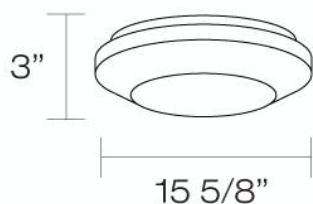

Project Information

Job Name: _____ Date: _____ Type: _____
Comments: _____