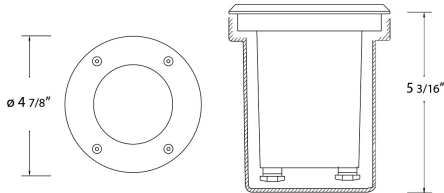

### PRODUCT DETAILS

No.	:	19552-019
Product Color	:	STAINLESS STEEL
Diameter	:	4.6875"
Height	:	5.375"
Weight	:	2.2lbs

### TECHNICAL DETAILS

Light Direction	:	Up
Adjustable Lamp Head	:	No
IP Rating	:	67
Location	:	WET
Approval	:	
Cut Hole Diameter	:	4.688"