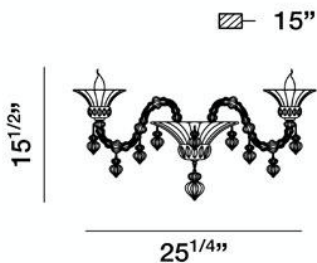

FLOMARE , 2-LIGHT WALL SCNCE

Product Specifications

Collection: Illuminations
 Model No.: 19530
 Height: 15.5"
 Extension: 15"
 Length: 25.25"
 Est. Shipping Weight: 13.178 lbs
 No. of Bulbs: 2
 Bulb Wattage: 60 watts
 Bulb Type: B10 
 Bulb Base: E12
 Bulb Voltage: 120 volts