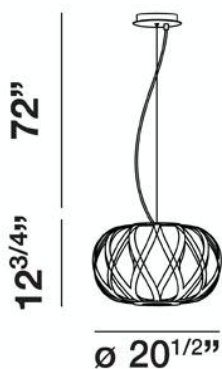

Project Information

Job Name: _____ Date: _____ Type: _____
Comments: _____